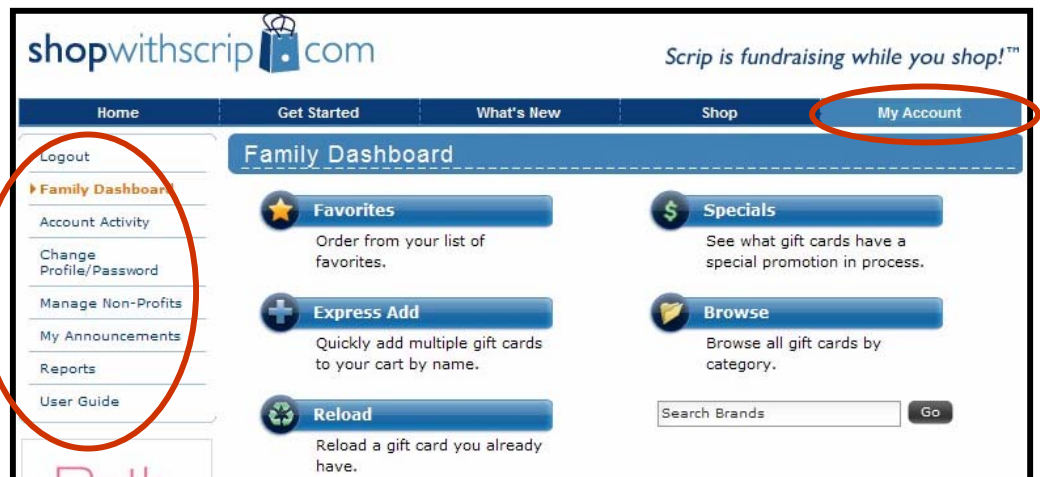

ShopWithScrip.com is the online ordering system that our organization will use to gather your scrip orders. This site offers you convenience – you can now order scrip from any internet-connected computer at home, school, or office.

Who Can Use ShopWithScrip?

Any family can use ShopWithScrip – however, to place orders, **you have to create a free account at ShopWithScrip.com.**

Member's Login
Login to order your scrip

Email Address

Password

Login

Not a member? - Click Here
Forgot your password?

How to Register

To register with ShopWithScrip, first open up your web browser, and go to www.shopwithscrip.com. To register a new account, go to the orange **Member's Login** box on the right side, and click "Not a member? - Click Here".

Follow the simple registration instructions and accept the terms and conditions of using the site.

Before you can place an order, you must enter our organization's enrollment code, listed below. By associating this code with your newly created account, the ShopWithScrip system will correlate your shopping activity with our non-profit organization.

Using ShopWithScrip.com

You can manage your account through the Family Dashboard. To access your Dashboard, click "**My Account**," at the top of any page.

From here, you can check your account activity, change your profile and password, add, remove, and modify organizations you belong to and read coordinator and site announcements.

Six Easy Ways to Order

To place an order, you can shop right from your Family Dashboard!

- **Favorites:** Order the same products each week? Add these items to your Favorites list for easy ordering in the future.
- **Express Add:** Know exactly what you want? Quickly add the items to your cart using this feature.
- **Reload:** Don't want to wait for your card to be shipped? Easily add funds to selected cards here.
- **Specials:** Want to order the best discounts possible? Add these items to your cart directly from the specials list.
- **Browse:** Looking for a gift? Not sure what's available? Use this feature to shop by category.
- **Search Brands:** Know what you want but not sure if it's available? Enter all or part of the retailer name in the box to find a list of items containing those letters.

ShopWithScrip Enrollment Code:

Scrip Program Coordinator:

Happy ordering,